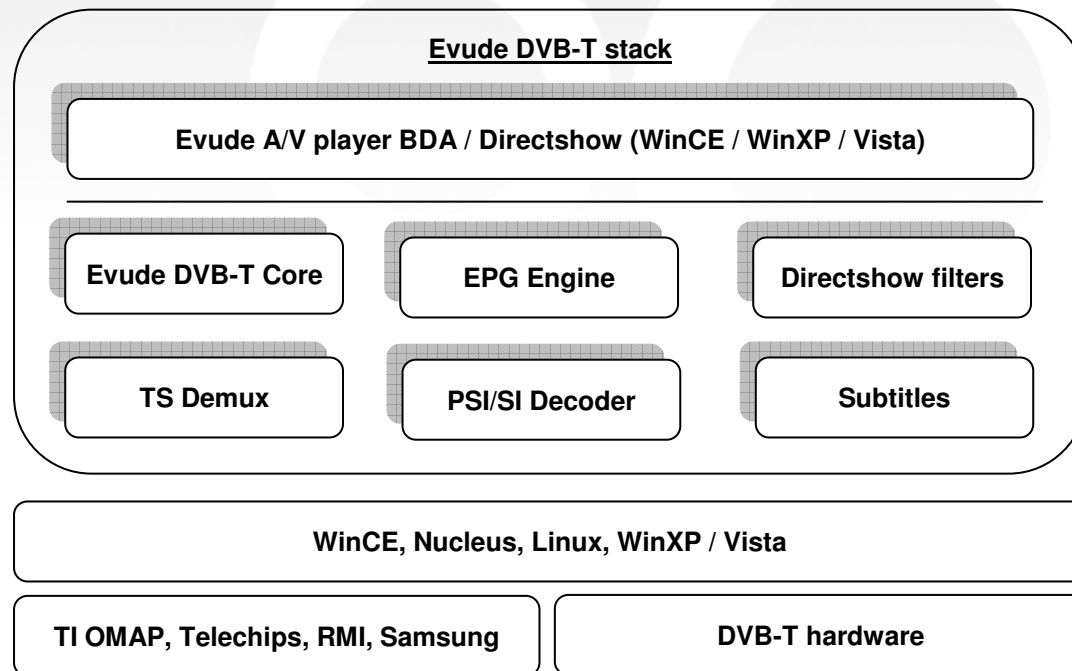

Evude Portable DVB-T stack

Features

- Developed in Ansi “C” for better portability across platforms.
- Hardware and OS Independent middleware.
- Evude Core handles Tuner, Network related functionalities.
- TS Demux support
- PSI/SI decoder
- Configurable EPG, supports program schedules up to 7 days.
- DVB Subtitle support
- Available as direct show filters or standalone libraries.

- Evude Portable DVB-T solution available pre-integrated on various platforms.
- Available in source code for device manufacturers.
- Evude A/V (BDA/Directshow) player for OEM/ODM with branding support.
- Supports WinXP, Vista, Linux, WinCE, Nucleus.