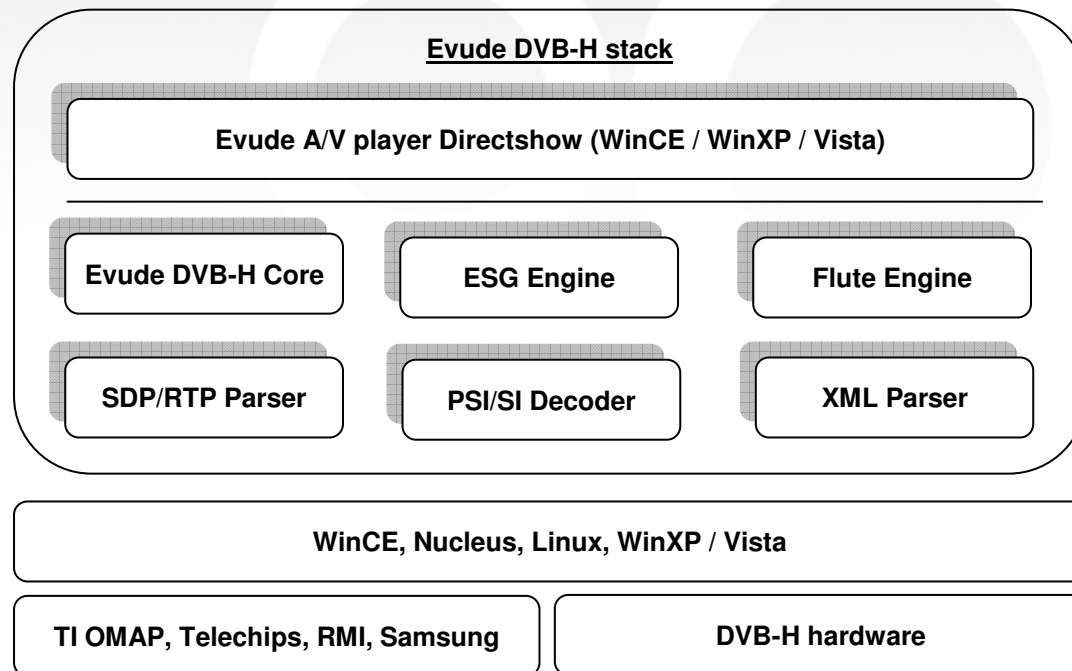

Evude DVB-H stack

Features

- Developed in Ansi “C” for better portability across platforms.
- Hardware and OS Independent middleware.
- Supports DVB-IPDC
- Evude Core handles Tuner, Network related functionalities.
- PSI/SI decoder
- ESG engine
- SDP/RTP/XML parser
- Flute engine
- CA adaptation layer for 3rd party CAS.
- Available as direct show filters or standalone libraries.

- Evude Portable DVB-H solution available pre-integrated on various platforms.
- Available in source code for device manufacturers.
- Evude A/V (Directshow) player for OEM/ODM with branding support.
- Supports WinXP, Vista, Linux, WinCE, Nucleus.